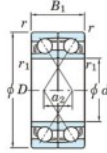

Rillenkugellager einreihig 7305-BDF-JTEKT - 7305-BDF-JTEKT

<https://www.123kugellager.de/kugellager-gehauselager/rillenkugellager/einreihig/7305-bdf-jtekt>

Boundary dimensions

For single row bearings Face to face (DF)

Bearing No.	Boundary dimensions(mm)						Basic load ratings(kN)			Fatigue load factor		Limiting speeds(min-1) Grease lub.
	d	D	B	r1(min)	r1(max)	Cr	Co	Cu	f0			
7305BDF	25	62	34	1.1	0.6	49.5	29.2	2	-	6600		