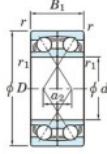

Rillenkugellager einreihig 7205-BDF-JTEKT - 7205-BDF-JTEKT

<https://www.123kugellager.de/kugellager-gehauselager/rillenkugellager/einreihig/7205-bdf-jtekt>

Boundary dimensions

Single row bearings Face to face (DF)

Bearing No.	Boundary dimensions(mm)						Basic load ratings(kN)		Fatigue load limit(kN)	factor	Limiting speeds(min-1)
	d	D	B	r (min)	r1 (min)	Cr	Cor	Grease lub.			
7205BDF	25	52	30	1	0.6	29.9	18.8	1.15	-	7300	