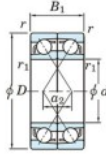

## Rillenkugellager einreihig 7304-CDF-JTEKT - 7304-CDF-JTEKT

<https://www.123kugellager.de/kugellager-gehauselager/rillenkugellager/einreihig/7304-cdf-jtekt>

Boundary dimensions

Shoulder ball bearings Face to face (DF)

Bearing No.	Boundary dimensions(mm)						Basic load ratings(kN)		Fatigue load limit(kN)	factor	Limiting speeds(min-1)
	d	D	B	r (min)	r1 (min)	r2 (min)	C <sub>r</sub>	C <sub>0r</sub>			
7304CDF	20	52	30	1.1	0.6		40.3	22.2	1.75	12.6	14000