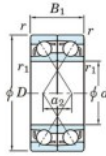

Rillenkugellager einreihig 7304-CDF-JTEKT - 7304-CDF-JTEKT

<https://www.123kugellager.de/kugellager-gehauselager/rillenkugellager/einreihig/7304-cdf-jtekt>

Boundary dimensions

Single ball bearings Face to face (DF)

Bearing No.	Boundary dimensions(mm)						Basic load ratings(kN)		Fatigue load limit(kN)	factor	Limiting speeds(min-1)
	d	D	B	r (min)	r1 (min)	r2 (min)	C _r	C _{0r}	S ₀	f ₀	Grease lub.
7304CDF	20	52	30	1.1	0.6		40.3	22.2	1.75	12.6	14000