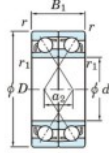

Rillenkugellager einreihig 7302-DF-JTEKT - 7302-DF-JTEKT

<https://www.123kugellager.de/kugellager-gehauselager/rillenkugellager/einreihig/7302-df-jtekt>

Boundary dimensions

Single row bearings Face to face (DF)

Bearing No.	Boundary dimensions(mm)						Basic load ratings(kN)		Fatigue load factor		Limiting speeds(min-1)
	d	D	B	r (min)	r1 (min)	Cr	C0r	C10	f0	Grease lub.	
7302DF	15	42	26	1	0.6	27.3	14.4	1.1	-	12000	