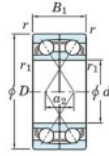

Rillenkugellager einreihig 7300-DF-JTEKT - 7300-DF-JTEKT

<https://www.123kugellager.de/kugellager-gehauselager/rillenkugellager/einreihig/7300-df-jtekt>

Boundary dimensions

Angular ball bearings Face to face (DF)

Bearing No.	Boundary dimensions(mm)						Basic load ratings(kN)		Fatigue load factor		Limiting speeds(min-1)
	d	D	B	r1(mm)	r2(mm)	Cr	Cor	Ca	f0	Grease lub.	
7300DF	10	35	22	0.6	0.3	18.9	8.6	0.68	-	16000	