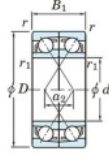

Rillenkugellager einreihig 7200-CDF-JTEKT - 7200-CDF-JTEKT

<https://www.123kugellager.de/kugellager-gehauselager/rillenkugellager/einreihig/7200-cdf-jtekt>

Boundary dimensions

4000 ball bearings Face to face (DF)

Bearing No.	Boundary dimensions (mm)						Basic load ratings (kN)		Fatigue load limit (kN)		factor	Limiting speeds (min-1)
	d	D	B	r1 (min)	r2 (min)	Cr	C0r	C0	r0			
7200CDF	10	30	18	0.6	0.3	11.8	5.85	0.3	13.4		25000	