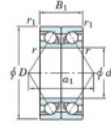

Rillenkugellager einreihig 7405-DB-JTEKT - 7405-DB-JTEKT

<https://www.123kugellager.de/kugellager-gehauselager/rillenkugellager/einreihig/7405-db-jtekt>

Boundary dimensions

Bearing No.	Boundary dimensions (mm)						Basic load ratings (kN)		Fatigue load limit (kN)	factor	Limiting speeds (min-1)
	d	D	B	r (mm)	r1 (mm)	Cr	C0r				
7405DB	25	80	42	1.5	1	86.6	51.5	4	-	5100	

PRODUKTMERKMALE

Marke	JTEKT
N° Ean13	3616060644442
Innendurchmesser	25 mm
Außendurchmesser	80 mm
Dicke	42 mm
Grenzdrehzahl	5100 rpm
Dynamische Belastung	86.6 kN
Statische Belastung	51.5 kN
Verpackung	1

kontakt@123kugellager.de

0800 001 076 6

CRT4 de Lesquin 60 Rue Du Haut De Sainghin 59273 Fretin FRANCE