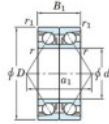

Rillenkugellager einreihig 7202-BDB-JTEKT - 7202-BDB-JTEKT

<https://www.123kugellager.de/kugellager-gehauselager/rillenkugellager/einreihig/7202-bdb-jtekt>

Boundary dimensions

Bearing No.	Boundary dimensions (mm)					Basic load ratings (kN)		Fatigue load limit (kN)	factor	Limiting speeds (min-1)
	d	D	B	r1 (mm)	r2 (mm)	Cr	Cor	fat	80	Grease lub
7202BDB	15	35	22	0.6	0.3	15.1	7.85	0.52	-	11000

PRODUKTMERKMALE

Marke	JTEKT
N° Ean13	4549250192470
Innendurchmesser	15 mm
Außendurchmesser	35 mm
Dicke	22 mm
Grenzdrehzahl	11000 rpm
Dynamische Belastung	15.1 kN
Statische Belastung	7.85 kN
Verpackung	1

kontakt@123kugellager.de

0800 001 076 6

CRT4 de Lesquin 60 Rue Du Haut De Sainghin 59273 Fretin FRANCE