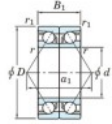

Rillenkugellager einreihig 7201-CDB-JTEKT - 7201-CDB-JTEKT

<https://www.123kugellager.de/kugellager-gehauselager/rillenkugellager/einreihig/7201-cdb-jtekt>

Boundary dimensions

Bearing No.	Boundary dimensions (mm)					Basic load ratings (kN)		Fatigue load factor		Limiting speeds (min-1)
	d	D	B	r1 (mm)	r2 (mm)	C_r	C_{0r}	f₀	f₁	
7201CDB	12	32	20	0.6	0.3	17.2	8.55	0.67	12.5	24000

PRODUKTMERKMALE

Marke	JTEKT
N° Ean13	3616060644190
Innendurchmesser	12 mm
Außendurchmesser	32 mm
Dicke	20 mm
Grenzdrehzahl	24000 rpm
Dynamische Belastung	17.2 kN
Statische Belastung	8.55 kN
Verpackung	1

kontakt@123kugellager.de

0800 001 076 6

CRT4 de Lesquin 60 Rue Du Haut De Sainghin 59273 Fretin FRANCE