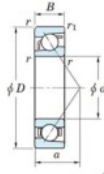

Rillenkugellager einreihig 7060-FY-JTEKT - 7060-FY-JTEKT

<https://www.123kugellager.de/kugellager-gehauselager/rillenkugellager/einreihig/7060-fy-jtekt>

Boundary dimensions

Single row angular bearing

Bearing No.	Boundary dimensions(mm)					Basic load ratings(kN)		Fatigue load limit(kN)	factor	Limiting speed(min ⁻¹)
	d	D	B	r1(mm)	r2(mm)	Cr	Cor	Cu	f0	Grease Lub.
7060 FY	300	460	74	4	1.5	533	680	18	-	1300