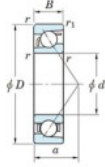

Rillenkugellager einreihig 7206-C-FY-JTEKT - 7206-C-FY-JTEKT

<https://www.123kugellager.de/kugellager-gehauselager/rillenkugellager/einreihig/7206-c-fy-jtekt>

Boundary dimensions

Single row angular bearing

Bearing No.	Boundary dimensions(mm)					Basic load ratings(kN)		Fatigue load limit(kN)		Limiting speeds(min-1)	
	d	D	B	r (mm)	r1 (mm)	Cr	C0r	Cu	10	60	Grease lub.
7206C FY	30	62	16	1	0.6	28.8	14.7	1	14	18000	