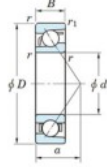

Rillenkugellager einreihig 7204-B-FY-JTEKT - 7204-B-FY-JTEKT

<https://www.123kugellager.de/kugellager-gehauselager/rillenkugellager/einreihig/7204-b-fy-jtekt>

Boundary dimensions

Single row angular bearing

| Bearing No. | Boundary dimensions(mm) | | | | | Basic load ratings(kN) | | Fatigue load factor | | Limiting speeds(min-1) (grease lub.) |
|-------------|-------------------------|----|----|-------|--------|------------------------|-----|---------------------|------|---|
| | d | D | B | r(mm) | r1(mm) | Cr | Cor | Cu | f0 | |
| 7004C FY | 20 | 42 | 12 | 0.6 | 0.3 | 13.9 | 6.6 | 0.45 | 14.1 | 26000 |