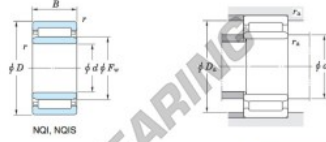

Nadellager NQI12-16D-JTEKT - NQI12-16D-JTEKT

<https://www.123kugellager.de/kugellager-gehauselager/nadellager/radial/nqi12-16d-jtekt>

Machined ring needle roller bearings **Koyo**
F_W 29 – 37 mm
With inner ring

Boundary dimensions (mm)				Basic load ratings (kN)		Limiting speeds¹⁾ (min⁻¹)		Bearing No.	
F_w	d	D	B	C_r	C₁₀	Oil lub.	Without inner ring	Without inner ring	
16	12	24	16	10.9	15.2	28 000	—	—	
Mounting dimensions (mm)				(Refer.) Mass (kg)		(Refer.) Applicable inner ring No.			
With inner ring				Without inner ring	With inner ring				
NQI12/16D				14	22	0.3	—	0.036	—

PRODUKTMERKMALE

Marke	JTEKT
N° Ean13	3663952488974
Innendurchmesser	12 mm
Außendurchmesser	24 mm
Dicke	16 mm
Verpackung	1

kontakt@123kugellager.de

0800 001 076 6

CRT4 de Lesquin 60 Rue Du Haut De Sainghin 59273 Fretin FRANCE