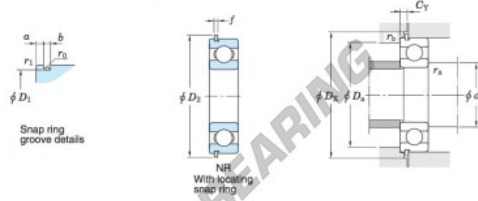

Rillenkugellager einreihig 6222-NR-JTEKT - 6222-NR-JTEKT

<https://www.123kugellager.de/kugellager-gehauselager/rillenkugellager/einreihig/6222-nr-jtekt>

Single-row deep groove ball bearings ——— Koyo
snap ring groove type
locating snap ring type

Boundary dimensions (mm)				Basic load ratings (kN)			Factor		Limiting speeds (min ⁻¹)		Bearing No.		D ₁ max.
d	D	B	r	C	C _{10r}	f _s	Grease lub.	Oil lub.	With snap ring groove	With locating snap ring	6222NR		
110	200	38	2.1	0.5	144	117	14.4	3 100	3 700			193.65	

Dimensions of snap ring groove (mm)			Dimensions of locating snap ring (mm)		Mounting dimensions (mm)							(Refer.) Mass (kg)	(Refer.) Bearing No.
a	b	r ₀	D ₂	f	d _{4a}	D _{4a}	D _{4c}	C _Y	r _{6a}	r _{6b}	r _{6c}	4.36	6222N
max.	±0.15	max.	max.	±0.05	min.	max.	min.	max.	max.	max.	max.		
5.69	3.65	0.6	212.9	3.05	121	189	215	8.44	2	0.5			