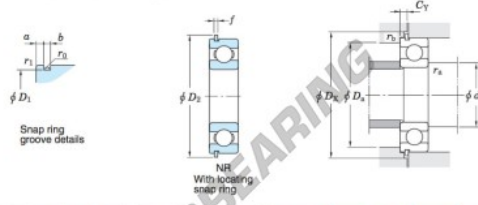

Rillenkugellager einreihig 6022-NR-JTEKT - 6022-NR-JTEKT

<https://www.123kugellager.de/kugellager-gehauselager/rillenkugellager/einreihig/6022-nr-jtekt>

Single-row deep groove ball bearings ————— **Koyo**
snap ring groove type
locating snap ring type

Boundary dimensions (mm)				Basic load ratings (kN)			Factor		Limiting speeds (min ⁻¹)		Bearing No.		D ₁ max.
d	D	B	r	C	C _{10r}	f _s	Grease lub.	Oil lub.	With snap ring groove	With locating snap ring	6022NR		
110	170	28	2	82.0	73.0	15.6	3 800	4 500			6022NR	163.65	

Dimensions of snap ring groove (mm)			Dimensions of locating snap ring (mm)		Mounting dimensions (mm)							(Refer.) Mass (kg)	(Refer.) Bearing No.
a	b	r ₀	D ₂	f	d _{4a}	D _{4a}	D _{4c}	C _γ	r _{4a}	r _{4b}	r _{4c}	1.96	6022N
max.	±0.15	max.	max.	±0.05	min.	max.	min.	max.	max.	max.	max.		
3.71	3.65	0.6	182.9	3.05	119	161	185	6.45	2	0.5			