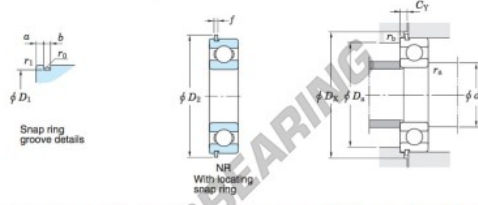

Rillenkugellager einreihig 6221-NR-JTEKT - 6221-NR-JTEKT

<https://www.123kugellager.de/kugellager-gehauselager/rillenkugellager/einreihig/6221-nr-jtekt>

Single-row deep groove ball bearings ——— Koyo
snap ring groove type
locating snap ring type

Boundary dimensions (mm)				Basic load ratings (kN)			Factor		Limiting speeds (min ⁻¹)		Bearing No.		D ₁ max.
d	D	B	r ₁	C ₁₀	C ₉₀	f ₀	Grease lub.	Oil lub.	With snap ring groove	With locating snap ring	6221NR	183.64	
105	190	36	2.1	133	105	14.4	3 300	3 900					

Dimensions of snap ring groove (mm)			Dimensions of locating snap ring (mm)		Mounting dimensions (mm)							(Refer.) Mass (kg)	(Refer.) Bearing No.
a	b	r ₀	D ₂	f	d _s	D _s	D _x	C _r	r _a	r _b	Mass	Bearing No.	
max.	±0.15	max.	max.	±0.05	max.	max.	min.	max.	max.	max.			
5.69	3.65	0.6	202.9	3.05	116	179	205	8.44	2	0.5	3.70	6221N	