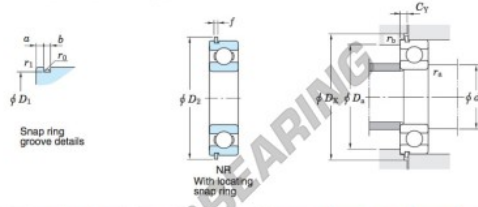

Rillenkugellager einreihig 6021-NR-JTEKT - 6021-NR-JTEKT

<https://www.123kugellager.de/kugellager-gehauselager/rillenkugellager/einreihig/6021-nr-jtekt>

Single-row deep groove ball bearings ——— Koyo
snap ring groove type
locating snap ring type

Boundary dimensions (mm)				Basic load ratings (kN)			Factor		Limiting speeds (min ⁻¹)		Bearing No.		D ₁ max.
d	D	B	r	C	C _{10r}	f _s	Grease lub.	Oil lub.	With snap ring groove	With locating snap ring	6021NR		
105	160	26	2	0.5	72.3	65.8	15.8	4 000	4 700			155.22	

Dimensions of snap ring groove (mm)			Dimensions of locating snap ring (mm)		Mounting dimensions (mm)						(Refer.) Mass (kg)	(Refer.) Bearing No.	
a	b	r ₀	D ₂	f	d _{4a}	D _{4a}	D _{4c}	C _Y	r _{4a}	r _{4b}	r _{4c}	1.59	6021N
max.	±0.15	max.	max.	±0.05	114	151	172	8.17	2	0.5			