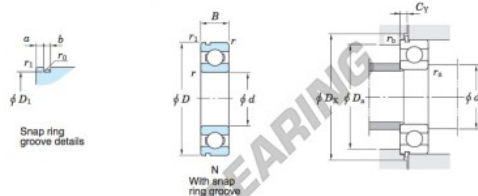

Rillenkugellager einreihig 6220-N-JTEKT - 6220-N-JTEKT

<https://www.123kugellager.de/kugellager-gehauselager/rillenkugellager/einreihig/6220-n-jtekt>

Single-row deep groove ball bearings ————— **Koyo**
snap ring groove type
locating snap ring type

Boundary dimensions (mm)				Basic load ratings (kN)			Factor		Limiting speeds (min ⁻¹)		Bearing No.		D ₁ max.
d	D	B	r	C ₁₀	C ₉₀	f ₀	Grease lub.	Oil lub.	With snap ring groove	With locating snap ring	6220N		
100	180	34	2.1	0.5	122	93.1	14.4	3 500	4 200			173.66	

Dimensions of snap ring groove (mm)			Dimensions of locating snap ring (mm)		Mounting dimensions (mm)							(Refer.) Mass (kg)	(Refer.) Bearing No.	
a	b	r ₀	D ₂	f	d ₄	D ₄	D ₅	C _γ	r ₆	r ₇	r ₈	r ₉	3.14	6220N
max.	±0.15	max.	max.	±0.05	max.	max.	min.	max.	max.	max.	max.	max.		
5.69	3.65	0.6	192.9	3.05	111	169	195	8.44	2	0.5				