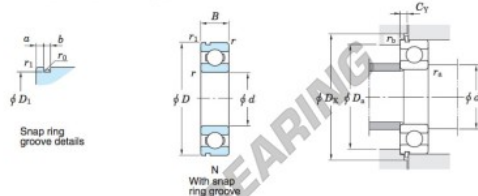

Rillenkugellager einreihig 6218-N-JTEKT - 6218-N-JTEKT

<https://www.123kugellager.de/kugellager-gehauselager/rillenkugellager/einreihig/6218-n-jtekt>

Single-row deep groove ball bearings ——— Koyo
snap ring groove type
locating snap ring type

Boundary dimensions (mm)				Basic load ratings (kN)			Factor		Limiting speeds (min ⁻¹)		Bearing No.		D ₁ max.
d	D	B	r	C	C _{10r}	f _s	Grease lub.	Oil lub.	With snap ring groove	With locating snap ring	6218N		
90	160	30	2	96.1	71.5	14.5	3 900	4 700			6218N	155.22	

Dimensions of snap ring groove (mm)			Dimensions of locating snap ring (mm)		Mounting dimensions (mm)							(Refer.) Mass (kg)	(Refer.) Bearing No.
a	b	r ₀	D ₂	f	d _s	D _s	D _x	C _γ	r _a	r _b	r _c	Mass	Bearing No.
4.9	3.25	0.6	169.7	2.77	99	151	172	7.37	2	0.5	2.15	2.15	6218N