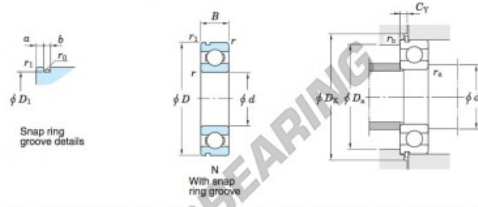

Rillenkugellager einreihig 6216-N-JTEKT - 6216-N-JTEKT

<https://www.123kugellager.de/kugellager-gehauselager/rillenkugellager/einreihig/6216-n-jtekt>

Single-row deep groove ball bearings ——— Koyo
snap ring groove type
locating snap ring type

Boundary dimensions (mm)				Basic load ratings (kN)			Factor		Limiting speeds (min ⁻¹)		Bearing No.		
d	D	B	r	C	C _{10r}	f _s	Grease lub.	Oil lub.	With snap ring groove	With locating snap ring	D ₁ max.		
80	140	26	2	72.7	53.0	14.6	4 500	5 400	6216N		135.23		

Dimensions of snap ring groove (mm)			Dimensions of locating snap ring (mm)		Mounting dimensions (mm)						(Refer.) Mass (kg)	(Refer.) Bearing No.
a	b	r ₀	D ₂	f	d _{4a}	D _{4a}	D _{4c}	C _γ	r _{6a}	r _{6b}		
4.9	3.25	0.6	149.7	2.77	89	131	152	7.37	2	0.5	1.40	6216N