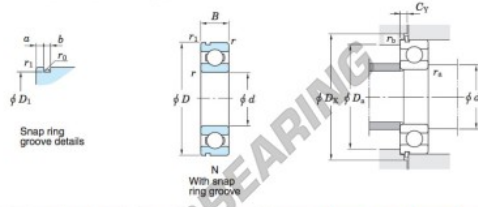

Rillenkugellager einreihig 6012-N-JTEKT - 6012-N-JTEKT

<https://www.123kugellager.de/kugellager-gehauselager/rillenkugellager/einreihig/6012-n-jtekt>

Single-row deep groove ball bearings ———— **Koyo**
snap ring groove type
locating snap ring type

Boundary dimensions (mm)					Basic load ratings (kN)			Factor		Limiting speeds (min ⁻¹)		Bearing No.		D ₁ max.
d	D	B	r	r ₁	C ₁₀	C ₉₀	f ₀	Grease lub.	Oil lub.	With snap ring groove	With locating snap ring	6012N	D ₁ max.	
60	95	18	1.1	0.5	29.4	23.2	15.6	7 100	8 400	6012N			91.82	

Dimensions of snap ring groove (mm)			Dimensions of locating snap ring (mm)		Mounting dimensions (mm)							(Refer.) Mass (kg)	(Refer.) Bearing No.
a	b	r ₀	D ₂	f	d ₄	D ₄	D ₃	C _γ	r ₉	r ₈	r ₇	0.415	6012N
max.	±0.15	max.	max.	±0.05	max.	max.	min.	max.	max.	max.	max.		
2.87	2.85	0.6	101.6	2.41	66.5	88.5	103	5.03	1	0.5			