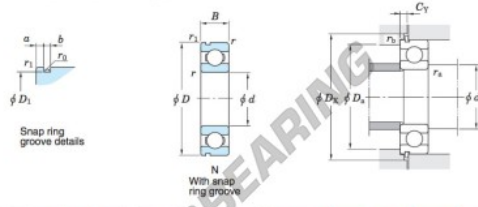

Rillenkugellager einreihig 6309-N-JTEKT - 6309-N-JTEKT

<https://www.123kugellager.de/kugellager-gehauselager/rillenkugellager/einreihig/6309-n-jtekt>

Single-row deep groove ball bearings ——— Koyo
snap ring groove type
locating snap ring type

Boundary dimensions (mm)				Basic load ratings (kN)			Factor		Limiting speeds (min ⁻¹)		Bearing No.		D ₁ max.
d	D	B	r	C ₁₀	C ₉₀	f ₀	Grease lub.	Oil lub.	With snap ring groove	With locating snap ring	6309N		
45	100	25	1.5	48.9	29.5	13.3	6 800	8 100				96.8	

Dimensions of snap ring groove (mm)			Dimensions of locating snap ring (mm)		Mounting dimensions (mm)						(Refer.) Mass (kg)	(Refer.) Bearing No.	
a	b	r ₀	D ₂	f	d _{4a}	D _{4a}	D _{4c}	C _γ	r _{6a}	r _{6b}	r _{6c}	0.833	6309N
3.28	2.85	0.6	106.5	2.41	53	92	108	5.43	1.5	0.5			