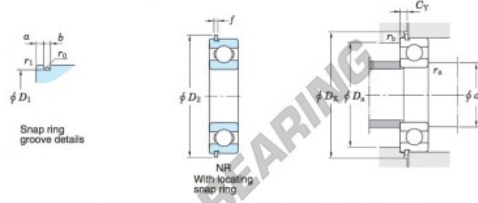

Rillenkugellager einreihig 6009-NR-JTEKT - 6009-NR-JTEKT

<https://www.123kugellager.de/kugellager-gehauselager/rillenkugellager/einreihig/6009-nr-jtekt>

Single-row deep groove ball bearings ————— **Koyo**
snap ring groove type
locating snap ring type

Boundary dimensions (mm)				Basic load ratings (kN)			Factor		Limiting speeds (min ⁻¹)		Bearing No.		D ₁ max.
d	D	B	r	C ₁₀	C ₉₀	f ₀	Grease lub.	Oil lub.	With snap ring groove	With locating snap ring	6009NR		
45	75	16	1	21.0	15.1	15.3	9 200	11 000				71.83	

Dimensions of snap ring groove (mm)			Dimensions of locating snap ring (mm)		Mounting dimensions (mm)						(Refer.) Mass (kg)	(Refer.) Bearing No.	
a	b	r ₀	D ₂	f	d _{4a}	D _{4a}	D _{4c}	C _Y	r _{6a}	r _{6b}	r _{6c}	0.245	6009N
2.49	2.05	0.6	81.6	1.65	50	70	83	3.89	1	0.5			