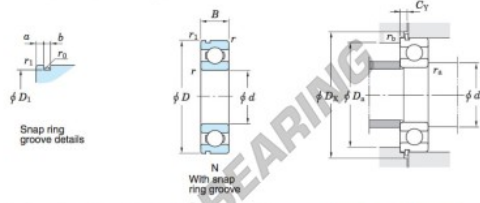

# Rillenkugellager einreihig 62-28-N-JTEKT - 62-28-N-JTEKT

<https://www.123kugellager.de/kugellager-gehauselager/rillenkugellager/einreihig/62-28-n-jtekt>

Single-row deep groove ball bearings ————— **Koyo**  
snap ring groove type  
locating snap ring type

Boundary dimensions (mm)				Basic load ratings (kN)			Factor		Limiting speeds (min <sup>-1</sup> )		Bearing No.		
d	D	B	r	C	C <sub>10r</sub>	f <sub>s</sub>	Grease lub.	Oil lub.	With snap ring groove	With locating snap ring	D <sub>1</sub> max.		
28	58	16	1	17.9	9.75	13.4	12 000	14 000	62/28N		55.6		

Dimensions of snap ring groove (mm)			Dimensions of locating snap ring (mm)		Mounting dimensions (mm)							(Refer.) Mass (kg)	(Refer.) Bearing No.
a	b	r <sub>0</sub>	D <sub>2</sub>	f	d <sub>4a</sub>	D <sub>4a</sub>	D <sub>4c</sub>	C <sub>γ</sub>	r <sub>6a</sub>	r <sub>6b</sub>	0.173 <th>62/28N</th>	62/28N	
max.	±0.15	max.	max.	±0.05	max.	max.	min.	max.	max.	max.			
2.46	1.5	0.4	63.7	1.07	33	53	64.5	3.33	1	0.5			