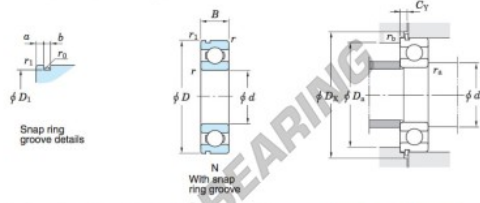

Rillenkugellager einreihig 6005-N-JTEKT - 6005-N-JTEKT

<https://www.123kugellager.de/kugellager-gehauselager/rillenkugellager/einreihig/6005-n-jtekt>

Single-row deep groove ball bearings ————— **Koyo**
snap ring groove type
locating snap ring type

Boundary dimensions (mm)				Basic load ratings (kN)			Factor		Limiting speeds (min ⁻¹)		Bearing No.		D ₁ max.
d	D	B	r	C	C _{10r}	f _s	Grease lub.	Oil lub.	With snap ring groove	With locating snap ring	6005N		
25	47	12	0.6	10.1	5.85	14.5	15 000	18 000				44.6	

Dimensions of snap ring groove (mm)			Dimensions of locating snap ring (mm)		Mounting dimensions (mm)						(Refer.) Mass (kg)	(Refer.) Bearing No.	
a	b	r ₀	D ₂	f	d _{4a}	D _{4a}	D _{4c}	C _γ	r _{4a}	r _{4b}	r _{4c}	0.080	6005N
max.	±0.15	max.	max.	±0.05	min.	max.	min.	max.	max.	max.	max.		
2.06	1.5	0.4	52.7	1.07	29	43	53.5	2.92	0.6	0.5			