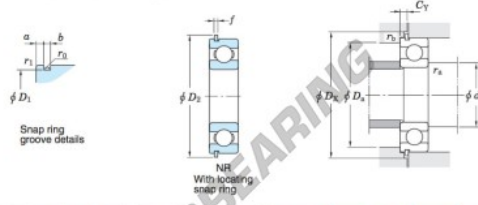

Rillenkugellager einreihig 6302-NR-JTEKT - 6302-NR-JTEKT

<https://www.123kugellager.de/kugellager-gehauselager/rillenkugellager/einreihig/6302-nr-jtekt>

Single-row deep groove ball bearings ——— Koyo
snap ring groove type
locating snap ring type

Boundary dimensions (mm)				Basic load ratings (kN)			Factor		Limiting speeds (min ⁻¹)		Bearing No.		
d	D	B	r	C	C _{10r}	f ₀	Grease lub.	Oil lub.	With snap ring groove	With locating snap ring	D ₁ max.		
15	42	13	1	11.4	5.45	12.3	17 000	20 000			39.75	6302NR	

Dimensions of snap ring groove (mm)			Dimensions of locating snap ring (mm)		Mounting dimensions (mm)							(Refer.) Mass (kg)	(Refer.) Bearing No.
a	b	r ₀	D ₂	f	d _{4a}	D _{4a}	D _{4c}	C _Y	r _{6a}	r _{6b}	r _{6c}	0.082	6302N
max.	±0.15	max.	max.	±0.05	max.	max.	max.	max.	max.	max.	max.		
2.06	1.5	0.4	46.3	1.07	20	37	47	2.92	1	0.5			