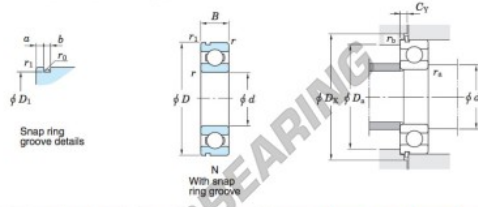

Rillenkugellager einreihig 6302-N-JTEKT - 6302-N-JTEKT

<https://www.123kugellager.de/kugellager-gehauselager/rillenkugellager/einreihig/6302-n-jtekt>

Single-row deep groove ball bearings ——— Koyo
snap ring groove type
locating snap ring type

Boundary dimensions (mm)				Basic load ratings (kN)			Factor		Limiting speeds (min ⁻¹)		Bearing No.		D ₁ max.
d	D	B	r	C ₁₀	C ₉₀	f ₀	Grease lub.	Oil lub.	With snap ring groove	With locating snap ring	6302N		
15	42	13	1	0.5	11.4	5.45	12.3	17 000	20 000			39.75	

Dimensions of snap ring groove (mm)			Dimensions of locating snap ring (mm)		Mounting dimensions (mm)							(Refer.) Mass (kg)	(Refer.) Bearing No.
a	b	r ₀	D ₂	f	d ₄	D ₄	D ₃	C _Y	r ₆	r ₈	r ₉	0.082	6302N
max.	±0.15	max.	max.	±0.05	max.	max.	min.	max.	max.	max.	max.		
2.06	1.5	0.4	46.3	1.07	20	37	47	2.92	1	0.5			