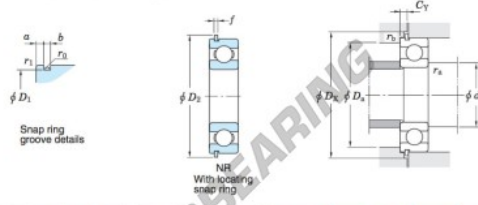

Rillenkugellager einreihig 6202-NR-JTEKT - 6202-NR-JTEKT

<https://www.123kugellager.de/kugellager-gehauselager/rillenkugellager/einreihig/6202-nr-jtekt>

Single-row deep groove ball bearings ————— **Koyo**
snap ring groove type
locating snap ring type

Boundary dimensions (mm)				Basic load ratings (kN)			Factor		Limiting speeds (min ⁻¹)		Bearing No.		D ₁ max.
d	D	B	r	C	C _{10r}	f _s	Grease lub.	Oil lub.	With snap ring groove	With locating snap ring	6202NR		
15	35	11	0.6	7.65	3.75	13.2	20 000	24 000				33.17	

Dimensions of snap ring groove (mm)			Dimensions of locating snap ring (mm)		Mounting dimensions (mm)						(Refer.) Mass (kg)	(Refer.) Bearing No.	
a	b	r ₀	D ₂	f	d _{4a}	D _{4a}	D _{4x}	C _Y	r _{6a}	r _{6b}	r _{6c}	0.045	6202N
max.	±0.15	max.	max.	±0.05	min.	max.	min.	max.	max.	max.	max.		
2.06	1.5	0.4	39.7	1.07	19	31	40.5	2.92	0.6	0.5			