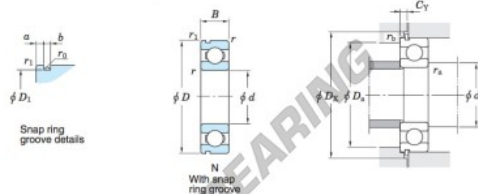

Rillenkugellager einreihig 6201-N-JTEKT - 6201-N-JTEKT

<https://www.123kugellager.de/kugellager-gehauselager/rillenkugellager/einreihig/6201-n-jtekt>

Single-row deep groove ball bearings ——— Koyo
snap ring groove type
locating snap ring type

Boundary dimensions (mm)				Basic load ratings (kN)			Factor		Limiting speeds (min ⁻¹)		Bearing No.		D ₁ max.
d	D	B	r	C ₁₀	C ₉₀	f ₀	Grease lub.	Oil lub.	With snap ring groove	With locating snap ring	6201N		
12	32	10	0.6	6.80	3.05	12.3			22 000	27 000		30.15	

Dimensions of snap ring groove (mm)			Dimensions of locating snap ring (mm)		Mounting dimensions (mm)						(Refer.) Mass (kg)	(Refer.) Bearing No.
a	b	r ₀	D ₂	f	d _{4a}	D _{4a}	D _{4c}	C _γ	r _{6a}	r _{6b}	0.037	6201N
2.06	1.5	0.4	36.7	1.07	16	28	37.5	2.92	0.6	0.3		