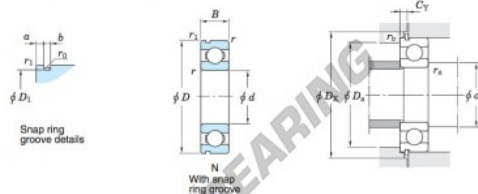

# Rillenkugellager einreihig 6300-N-JTEKT - 6300-N-JTEKT

<https://www.123kugellager.de/kugellager-gehauselager/rillenkugellager/einreihig/6300-n-jtekt>

Single-row deep groove ball bearings ———— **Koyo**  
snap ring groove type  
locating snap ring type

Boundary dimensions (mm)				Basic load ratings (kN)			Factor		Limiting speeds (min <sup>-1</sup> )		Bearing No.		D <sub>1</sub> max.
d	D	B	r	C	C <sub>10r</sub>	f <sub>s</sub>	Grease lub.	Oil lub.	With snap ring groove	With locating snap ring	6300N		
10	35	11	0.6	8.10	3.45	11.2	22 000	27 000				33.17	

Dimensions of snap ring groove (mm)			Dimensions of locating snap ring (mm)		Mounting dimensions (mm)						(Refer.) Mass (kg)	(Refer.) Bearing No.	
a	b	r <sub>0</sub>	D <sub>2</sub>	f	d <sub>4a</sub>	D <sub>4a</sub>	D <sub>4c</sub>	C <sub>1</sub>	r <sub>4a</sub>	r <sub>4c</sub>	p <sub>4</sub>	0.053	6300N
2.06	1.5	0.4	39.7	1.07	14	31	40.5	2.92	0.6	0.5			