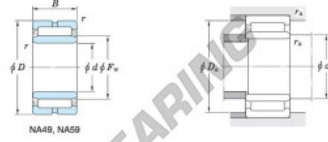

Zylinderrollenlager NA5922-JTEKT - NA5922-JTEKT

<https://www.123kugellager.de/kugellager-gehauselager/zyylinderrollenlager/zyylinder/na5922-jtekt>

Machined ring needle roller bearings **Koyo**
F_W 29 ~ 37 mm

With inner ring

Boundary dimensions (mm)				Basic load ratings (kN)		Limiting speeds¹⁾ (min⁻¹)		Bearing No.	
F_w	d	D	B	C_r	C_{0r}	Oil lub.	Without inner ring		
125	110	150	54	195.0	448.0	3 700	—		
Mounting dimensions (mm)				(Refer.) Mass (kg)		(Refer.) Applicable inner ring No.			
With inner ring				Without inner ring	With inner ring				
NA5922				116.5	143.5	1	1.690	2.74	IRM11012554

PRODUKTMERKMALE

Marke	JTEKT
N° Ean13	3663952484280
Innendurchmesser	110 mm
Außendurchmesser	150 mm
Dicke	54 mm
Gewicht	2740 g
Verpackung	1

kontakt@123kugellager.de

0800 001 076 6

CRT4 de Lesquin 60 Rue Du Haut De Sainghin 59273 Fretin FRANCE