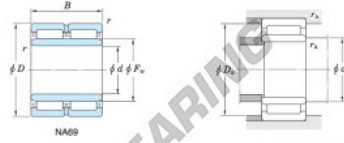

Zylinderrollenlager NA6915-JTEKT - NA6915-JTEKT

<https://www.123kugellager.de/kugellager-gehauselager/zyylinderrollenlager/zyylinder/na6915-jtekt>

Machined ring needle roller bearings **Koyo**
F_W 29 ~ 37 mm

With inner ring

Boundary dimensions (mm)				Basic load ratings (kN)		Limiting speeds¹⁾ (min⁻¹)		Bearing No.	
F_w	d	D	B	C_r	C_{0r}	Oil lub.	Without inner ring		
85	75	105	54	135.0	283.0	5 400	—		
Mounting dimensions (mm)				(Refer.) Mass (kg)		(Refer.) Applicable inner ring No.			
With inner ring				Without inner ring	With inner ring				
NA6915				80	100	1	0.866	1.44	IRM758554

PRODUKTMERKMALE

Marke	JTEKT
N° Ean13	3663952483955
Innendurchmesser	75 mm
Innendurchmesser	2.953" inch
Außendurchmesser	105 mm
Außendurchmesser	4.134" inch
Dicke	54 mm
Dicke	2.126" inch
Gewicht	1440 g
Verpackung	1

kontakt@123kugellager.de

0800 001 076 6

CRT4 de Lesquin 60 Rue Du Haut De Sainghin 59273 Fretin FRANCE