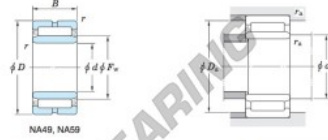

Zylinderrollenlager NA5915-JTEKT - NA5915-JTEKT

<https://www.123kugellager.de/kugellager-gehauselager/zyylinderrollenlager/zyylinder/na5915-jtekt>

Machined ring needle roller bearings **Koyo**
F_W 29 – 37 mm
With inner ring

Boundary dimensions (mm)				Basic load ratings (kN)		Limiting speeds¹⁾ (min⁻¹)		Bearing No.	
F_w	d	D	B	C_r	C_{0r}	Oil lub.	Without inner ring		
85	75	105	40	109.0	216.0	5 400	—		
Mounting dimensions (mm)				(Refer.) Mass (kg)		(Refer.) Applicable inner ring No.			
With inner ring				Without inner ring	With inner ring				
NA5915				80	100	1	0.644	1.03	IRM758540

PRODUKTMERKMALE

Marke	JTEKT
N° Ean13	3663952483931
Innendurchmesser	75 mm
Außendurchmesser	105 mm
Dicke	40 mm
Gewicht	1030 g
Verpackung	1

kontakt@123kugellager.de

0800 001 076 6

CRT4 de Lesquin 60 Rue Du Haut De Sainghin 59273 Fretin FRANCE