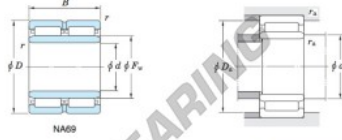

Zylinderrollenlager NA6911-JTEKT - NA6911-JTEKT

<https://www.123kugellager.de/kugellager-gehauselager/zyylinderrollenlager/zyylinder/na6911-jtekt>

Machined ring needle roller bearings ————— **Koyo**
F_W 29 – 37 mm

With inner ring

Boundary dimensions (mm)				Basic load ratings (kN)		Limiting speeds¹⁾ (min⁻¹)		Bearing No.	
F_w	d	D	B	C_r	C_{0r}	Oil lub.	Without inner ring		
63	55	80	45	86.7	165.0	7 300	—		
Mounting dimensions (mm)				(Refer.) Mass (kg)		(Refer.) Applicable inner ring No.			
With inner ring				Without inner ring	With inner ring				
NA6911				60	75	1	0.458	0.711	IRM56345

PRODUKTMERKMALE

Marke	JTEKT
N° Ean13	3663952483702
Innendurchmesser	55 mm
Außendurchmesser	80 mm
Dicke	45 mm
Gewicht	711 g
Verpackung	1

kontakt@123kugellager.de

0800 001 076 6

CRT4 de Lesquin 60 Rue Du Haut De Sainghin 59273 Fretin FRANCE