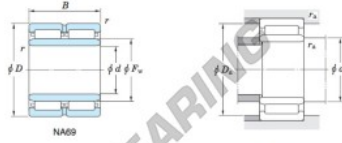

Zylinderrollenlager NA69-22-JTEKT - NA69-22-JTEKT

<https://www.123kugellager.de/kugellager-gehauselager/zylinderrollenlager/zylinder/na69-22-jtekt>

Machined ring needle roller bearings **Koyo**
F_W 29 – 37 mm
With inner ring

Boundary dimensions (mm)				Basic load ratings (kN)		Limiting speeds¹⁾ (min⁻¹)		Bearing No.
F_w	d	D	B	C_r	C_{0r}	Oil lub.	Without inner ring	
28	22	39	30	36.8	53.1	16 000	—	
Mounting dimensions (mm)				(Refer.) Mass (kg)		(Refer.) Applicable inner ring No.		
With inner ring				Without inner ring	With inner ring			
NA69/22				0.100	0.154	IRM222830		

PRODUKTMERKMALE

Marke	JTEKT
N° Ean13	3663952482576
Innendurchmesser	22 mm
Außendurchmesser	39 mm
Dicke	30 mm
Gewicht	154 g
Verpackung	1

kontakt@123kugellager.de

0800 001 076 6

CRT4 de Lesquin 60 Rue Du Haut De Sainghin 59273 Fretin FRANCE