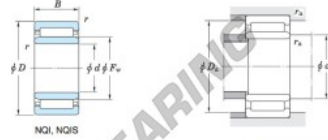

Zylinderrollenlager NQI20-16-JTEKT - NQI20-16-JTEKT

<https://www.123kugellager.de/kugellager-gehauselager/zyylinderrollenlager/zyylinder/nqi20-16-jtekt>

Machined ring needle roller bearings **Koyo**
F_W 29 – 37 mm
With inner ring

Boundary dimensions (mm)				Basic load ratings (kN)		Limiting speeds¹⁾ (min⁻¹)		Bearing No.
F_w	d	D	B	C_r	C₁₀	Oil lub.	Without inner ring	
24	20	32	16	13.4	22.2	19 000	—	
Mounting dimensions (mm)				(Refer.) Mass (kg)		(Refer.) Applicable inner ring No.		
With inner ring				Without inner ring	With inner ring			
NQI20/16				22	30	0.035	0.052	—

PRODUKTMERKMALE

Marke	JTEKT
N° Ean13	3663952482323
Innendurchmesser	20 mm
Außendurchmesser	32 mm
Dicke	16 mm
Gewicht	52 g
Verpackung	1

kontakt@123kugellager.de

0800 001 076 6

CRT4 de Lesquin 60 Rue Du Haut De Sainghin 59273 Fretin FRANCE