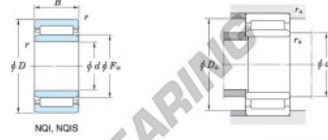

Zylinderrollenlager NQI20-12-JTEKT - NQI20-12-JTEKT

<https://www.123kugellager.de/kugellager-gehauselager/zyylinderrollenlager/zyylinder/nqi20-12-jtekt>

Machined ring needle roller bearings ————— **Koyo**
F_W 29 – 37 mm

With inner ring

Boundary dimensions (mm)				Basic load ratings (kN)		Limiting speeds¹⁾ (min⁻¹)		Bearing No.
F_w	d	D	B	C_r	C₁₀	Oil lub.	Without inner ring	
24	20	32	12	9.6	14.4	19 000	—	
Mounting dimensions (mm)				(Refer.) Mass (kg)		(Refer.) Applicable inner ring No.		
With inner ring				Without inner ring	With inner ring			
NQI20/12				22	30	0.025	0.038	—

PRODUKTMERKMALE

Marke	JTEKT
N° Ean13	3663952482309
Innendurchmesser	20 mm
Außendurchmesser	32 mm
Dicke	12 mm
Gewicht	38 g
Verpackung	1

kontakt@123kugellager.de

0800 001 076 6

CRT4 de Lesquin 60 Rue Du Haut De Sainghin 59273 Fretin FRANCE