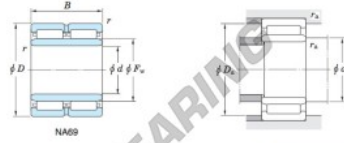

Nadellager NA6901-JTEKT - NA6901-JTEKT

<https://www.123kugellager.de/kugellager-gehauselager/nadellager/radial/na6901-jtekt>

Machined ring needle roller bearings ————— **Koyo**
F_W 29 – 37 mm

With inner ring

Boundary dimensions (mm)				Basic load ratings (kN)			Limiting speeds¹⁾ (min⁻¹)		Bearing No.
F_w	d	D	B	C_r	C₁₀	Oil lub.		Without inner ring	
16	12	24	22	16.3	21.7		27 000	—	
Mounting dimensions (mm)				[Refer.] Mass (kg)		[Refer.] Applicable inner ring No.			
With inner ring				Without inner ring	With inner ring				
NA6901				14	22	0.3	0.030	0.045	IRM121622

PRODUKTMERKMALE

Marke	JTEKT
N° Ean13	3663952477848
Innendurchmesser	12 mm
Außendurchmesser	24 mm
Dicke	22 mm
Gewicht	45 g
Verpackung	1

kontakt@123kugellager.de

0800 001 076 6

CRT4 de Lesquin 60 Rue Du Haut De Sainghin 59273 Fretin FRANCE