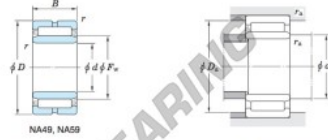

Nadellager NA4900R-JTEKT - NA4900R-JTEKT

<https://www.123kugellager.de/kugellager-gehauselager/nadellager/radial/na4900r-jtekt>

Machined ring needle roller bearings **Koyo**
F_W 29 – 37 mm
With inner ring

Boundary dimensions (mm)				Basic load ratings (kN)			Limiting speeds¹⁾ (min⁻¹)		Bearing No.
F_w	d	D	B	B₁	C_r	C_{0r}	Oil lub.	Without inner ring	
14	10	22	13	—	9.3	10.1	30 000	—	
Mounting dimensions (mm)				(Refer.) Mass (kg)		(Refer.) Applicable inner ring No.			
With inner ring				Without inner ring	With inner ring				
NA4900R				12	20	0.3	0.016	0.023	IRM101413

PRODUKTMERKMALE

Marke	JTEKT
N° Ean13	3663952477794
Innendurchmesser	10 mm
Außendurchmesser	22 mm
Dicke	13 mm
Gewicht	23 g
Verpackung	1

kontakt@123kugellager.de

0800 001 076 6

CRT4 de Lesquin 60 Rue Du Haut De Sainghin 59273 Fretin FRANCE