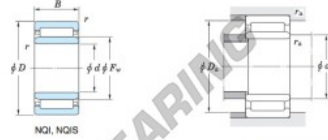

Nadellager NQI15-16-JTEKT - NQI15-16-JTEKT

<https://www.123kugellager.de/kugellager-gehauselager/nadellager/radial/nqi15-16-jtekt>

Machined ring needle roller bearings **Koyo**
F_W 29 ~ 37 mm
With inner ring

Boundary dimensions (mm)					Basic load ratings (kN)			Limiting speeds¹⁾ (min⁻¹)		Bearing No.
F_w	d	D	B	B₁	r	C_r	C₁₀	Oil lub.	Without inner ring	
19	15	27	16		0.3	12.1	18.2	24 000	—	—
Mounting dimensions (mm)					(Refer.) Mass (kg)		(Refer.) Applicable inner ring No.			
With inner ring					d₁	D₁	r₁	Without inner ring	With inner ring	
NQI15/16					17	25	0.3	0.042	—	—

PRODUKTMERKMALE

Marke	JTEKT
N° Ean13	3663952477763
Innendurchmesser	15 mm
Außendurchmesser	27 mm
Dicke	16 mm
Gewicht	42 g
Verpackung	1

kontakt@123kugellager.de

0800 001 076 6

CRT4 de Lesquin 60 Rue Du Haut De Sainghin 59273 Fretin FRANCE