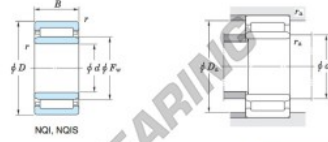

Nadellager NQIS12-16-JTEKT - NQIS12-16-JTEKT

<https://www.123kugellager.de/kugellager-gehauselager/nadellager/radial/nqis12-16-jtekt>

Machined ring needle roller bearings **Koyo**
F_W 29 ~ 37 mm
With inner ring

Boundary dimensions (mm)				Basic load ratings (kN)			Limiting speeds¹⁾ (min⁻¹)		Bearing No.	
F_w	d	D	B	B₁	C_r	C_{10r}	Oil lub.	Without inner ring	Without inner ring	
18	12	30	16	—	0.3	13.7	14.3	23 000	—	
				Mounting dimensions (mm)			(Refer.) Mass (kg)		(Refer.) Applicable inner ring No.	
				With inner ring	d₁ min.	D₁ max.	r₁ max.	Without inner ring	With inner ring	Applicable inner ring No.
				NQIS12/16	14	28	0.3	0.044	0.057	—

PRODUKTMERKMALE

Marke	JTEKT
N° Ean13	3616060465535
Innendurchmesser	12 mm
Außendurchmesser	30 mm
Dicke	16 mm
Gewicht	57 g
Verpackung	1

kontakt@123kugellager.de

0800 001 076 6

CRT4 de Lesquin 60 Rue Du Haut De Sainghin 59273 Fretin FRANCE