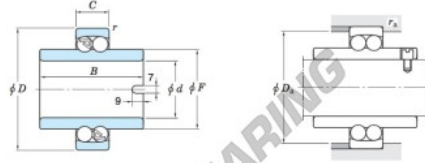

Rillenkugellager einreihig 11309-JTEKT - 11309-JTEKT

<https://www.123kugellager.de/kugellager-gehauselager/rillenkugellager/einreihig/11309-jtekt>

Self-aligning ball bearings ————— **Koyo**
extended inner ring type

Boundary dimensions (mm)						Basic load ratings (kN)		Limiting speeds (min. ⁻¹)		Bearing No.
d	D	B	C	F	r max.	C _r	C _{0r}	Grease lub.	Oil lub.	
45	100	60	25	63.9	1.5	38.1	12.7	6 100	7 500	11309

Mounting dimensions (mm)		Con- stant	Axial load factors			(Refer.) Mass (kg)
D ₁ max.	r ₁ max.	e	Y ₁	Y ₂	Y ₃	
92	1.5	0.25	2.56	3.95	2.68	1.40