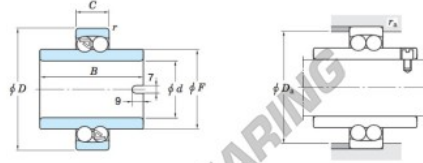

Rillenkugellager einreihig 11308-JTEKT - 11308-JTEKT

<https://www.123kugellager.de/kugellager-gehauselager/rillenkugellager/einreihig/11308-jtekt>

Self-aligning ball bearings ————— **Koyo**
extended inner ring type

Boundary dimensions (mm)				Basic load ratings (kN)		Limiting speeds (min. ⁻¹)		Bearing No.		
d	D	B	C	C _r	C _{0r}	Grease lub.	Oil lub.			
40	90	58	23	57.7	1.5	29.5	9.70	6 900	8 400	11308

Mounting dimensions (mm)		Con-stant	Axial load factors			(Refer.) Mass (kg)
D _s max.	r ₂ max.	e	Y ₁	Y ₂	Y ₃	
82	1.5	0.25	2.57	3.98	2.69	1.09