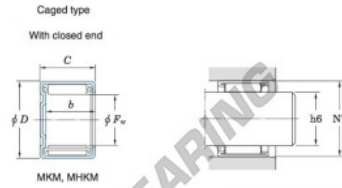

Nadellager MKM3720-JTEKT - MKM3720-JTEKT

<https://www.123kugellager.de/kugellager-gehauselager/nadellager/radial/mkm3720-jtekt>

Drawn cup needle roller bearings Koyo

Boundary dimensions (mm)			Basic load ratings (kN)		Limiting speeds (min ⁻¹)	Bearing No. ²⁾
F_w	D	C	b min.	C_r	C_{0r}	Oil lub.
37	47	20	17.3	25.1	39.9	9 800

Full complement type		Recommended dimensions (mm)				Refer. Mass (g)	
With open ends	With closed end	Shaft dia. (H6) min.	max.	Housing bore dia. (N7) min.	max.	With open ends	With closed end
—	—	36.984	37.000	46.967	46.992	64	72