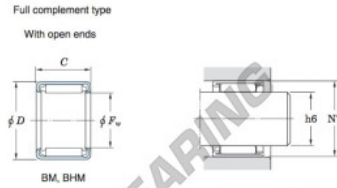

# Nadellager BM3025-JTEKT - BM3025-JTEKT

<https://www.123kugellager.de/kugellager-gehauselager/nadellager/radial/bm3025-jtekt>

Drawn cup needle roller bearings Koyo

Boundary dimensions (mm)				Basic load ratings (kN)		Limiting speeds (min <sup>-1</sup> )	Bearing No. <sup>2)</sup>	
$F_w$	$D$	$C$	$b$ min.	$C_0$	$C_{0r}$	Oil lub.	Caged type	
							With open ends	With closed end
30	38	25	—	36.0	79.8	4 200	With open ends	With closed end

Full complement type				Recommended dimensions (mm)				(Refer.) Mass (g)	
With open ends		With closed end		Shaft dia. (φ6)		Housing bore dia. (N7)		With open ends	With closed end
				min.	max.	min.	max.		
<b>BM3025</b>				29.987	30.000	37.989 <sup>4)</sup>	38.014 <sup>4)</sup>	62	—

## PRODUKTMERKMALE

Marke	JTEKT
N° Ean13	3663952471938
Innendurchmesser	30 mm
Außendurchmesser	38 mm
Dicke	25 mm
Gewicht	62 g
Verpackung	1

[kontakt@123kugellager.de](mailto:kontakt@123kugellager.de)

0800 001 076 6