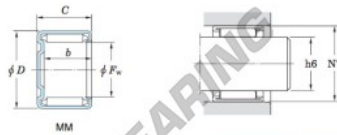

Nadellager 28MM3516-JTEKT - 28MM3516-JTEKT

<https://www.123kugellager.de/kugellager-gehauselager/nadellager/radial/28mm3516-jtekt>

Drawn cup needle roller bearings Koyo

Full complement type
With closed end

Boundary dimensions (mm)				Basic load ratings (kN)		Limiting speeds (min ⁻¹)	Bearing No. ²⁾
F_w	D	C	b min.	C_0	C_{0r}	Oil lub.	Caged type With open ends With closed end
28	35	16	13.7	20.2	42.9	4 600	

Full complement type		Recommended dimensions (mm)				(Refer.) Mass (g)	
With open ends	With closed end	Shaft dia. (F6) min.	max.	Housing bore dia. (N7) min.	max.	With open ends	With closed end
	28MM3516	27.987	28.000	34.967	34.992	95	107