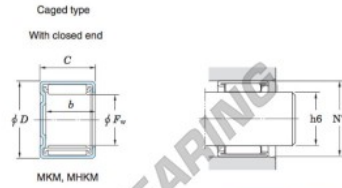

Nadellager MKM2512-JTEKT - MKM2512-JTEKT

<https://www.123kugellager.de/kugellager-gehauselager/nadellager/radial/mkm2512-jtekt>

Drawn cup needle roller bearings Koyo

Boundary dimensions (mm)			Basic load ratings (kN)		Limiting speeds (min ⁻¹)	Bearing No. ²⁾
F_w	D	C	b min.	C_r	C_{0r}	Oil lub.
25	32	12	9.3	9.05	12.4	14 000

Full complement type		Recommended dimensions (mm)				Refer. Mass (g)	
With open ends	With closed end	Shaft dia. (H6) min.	max.	Housing bore dia. (N7) min.	max.	With open ends	With closed end
—	—	24.987	25.000	31.967	31.992	19	21