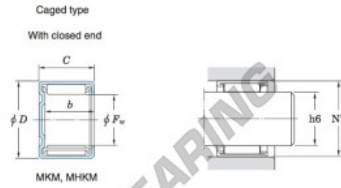

Nadellager 24MKM3520-JTEKT - 24MKM3520-JTEKT

<https://www.123kugellager.de/kugellager-gehauselager/nadellager/radial/24mkm3520-jtekt>

Drawn cup needle roller bearings Koyo

Boundary dimensions (mm)				Basic load ratings (kN)		Limiting speeds (min ⁻¹)	Bearing No. ²⁾
F_w	D	C	b min.	C_0	C_{0r}	Oil lub.	Caged type With open ends With closed end
24	35	20	18.0	21.0	25.8	14 000	24MKM3520

Full complement type		Recommended dimensions (mm)				(Refer.) Mass (g)	
With open ends	With closed end	Shaft dia. (φ6) min.	max.	Housing bore dia. (N7) min.	max.	With open ends	With closed end
—	—	23.987	24.000	34.967	34.992	—	52

PRODUKTMERKMALE

Marke	JTEKT
N° Ean13	3663952471303
Innendurchmesser	24 mm
Innendurchmesser	0.945" inch
Außendurchmesser	35 mm
Außendurchmesser	1.378" inch
Dicke	20 mm
Dicke	0.787" inch
Gewicht	52 g
Verpackung	1