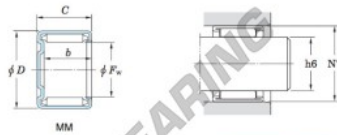

# Nadellager 22MM2816-JTEKT - 22MM2816-JTEKT

<https://www.123kugellager.de/kugellager-gehauselager/nadellager/radial/22mm2816-jtekt>

Drawn cup needle roller bearings Koyo

Full complement type  
With closed end

Boundary dimensions (mm)			Basic load ratings (kN)		Limiting speeds (min <sup>-1</sup> )		Bearing No. <sup>2)</sup>	
F <sub>w</sub>	D	C	b min.	C <sub>r</sub>	C <sub>0r</sub>	Oil lub.	Caged type	
						With open ends		With closed end
22	28	16	13.7	16.1	35.0	5 800		

Full complement type		Recommended dimensions (mm)				Refer. Mass (g)	
With open ends	With closed end	Shaft dia. (φ6)		Housing bore dia. (N7)		With open ends	With closed end
		min.	max.	min.	max.		
	<b>22MM2816</b>	21.987	22.000	27.972	27.993	22	25