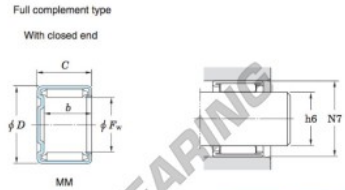

Nadellager 20MM2616-JTEKT - 20MM2616-JTEKT

<https://www.123kugellager.de/kugellager-gehauselager/nadellager/radial/20mm2616-jtekt>

Drawn cup needle roller bearings 

| Boundary dimensions (mm) | | | Basic load ratings (kN) | | Limiting speeds (min ⁻¹) | Bearing No. ²⁾ | |
|--------------------------|----|----|-------------------------|-----------------|--------------------------------------|-----------------------------------|--|
| F _w | D | C | C _r | C _{0r} | Oil lub. | Caged type | |
| | | | b min. | | | With open ends With closed end | |
| 20 | 26 | 16 | 13.7 | 14.8 | 31.4 | 6 300 | |

| Full complement type | | Recommended dimensions (mm) | | | | (Refer.) Mass (g) | |
|----------------------|-----------------|-----------------------------|--------|-----------------------------|--------|-------------------|-----------------|
| With open ends | With closed end | Shaft dia. (φ6) min. | max. | Housing bore dia. (N7) min. | max. | With open ends | With closed end |
| | 20MM2616 | 19.987 | 20.000 | 25.972 | 25.993 | 21 | 23 |

PRODUKTMERKMALE

| | |
|------------------|---------------|
| Marke | JTEKT |
| N° Ean13 | 3663952470832 |
| Innendurchmesser | 20 mm |
| Außendurchmesser | 26 mm |
| Dicke | 16 mm |
| Gewicht | 23 g |
| Verpackung | 1 |